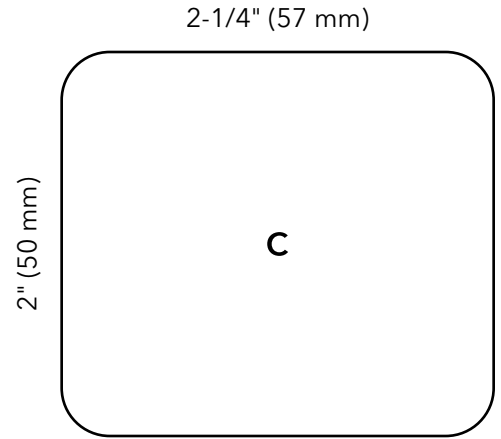

inspire.create.share.™

Clear Mount Block Template

6" (152.5 mm)

4-7/8" (124 mm)

F

4-7/16" (113 mm)

2-1/2" (63.5 mm)

3/4" (19 mm)

G

1-5/8" (41 mm)

H

5-7/8" (149 mm)

2-1/4" (57 mm)

I