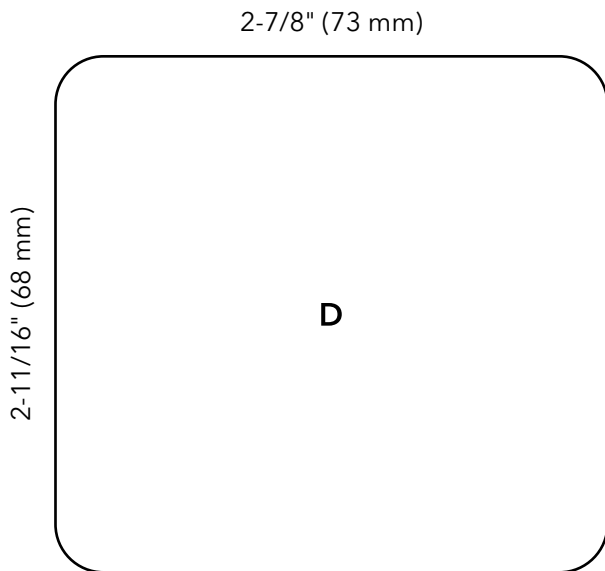

inspire.create.share.™

Clear Mount Block Template

6" (152.5 mm)

4-7/8" (124 mm)

F

4-7/16" (113 mm)

2-1/2" (63.5 mm)

3/4" (19 mm)

G

1-5/8" (41 mm)

H

5-7/8" (149 mm)

2-1/4" (57 mm)

I