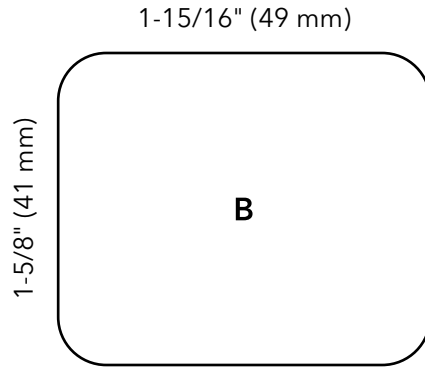

inspire.create.share.™

Clear Mount Block Template

6" (152.5 mm)

4-7/8" (124 mm)

F

4-7/16" (113 mm)

2-1/2" (63.5 mm)

3/4" (19 mm)

G

1-5/8" (41 mm)

H

5-7/8" (149 mm)

2-1/4" (57 mm)

I