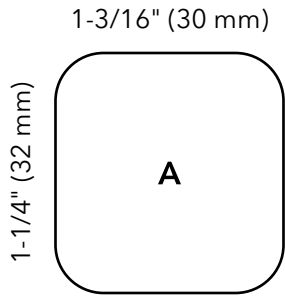

inspire.create.share.™

Clear Mount Block Template

6" (152.5 mm)

4-7/8" (124 mm)

F

4-7/16" (113 mm)

2-1/2" (63.5 mm)

3/4" (19 mm)

G

1-5/8" (41 mm)

H

5-7/8" (149 mm)

2-1/4" (57 mm)

I